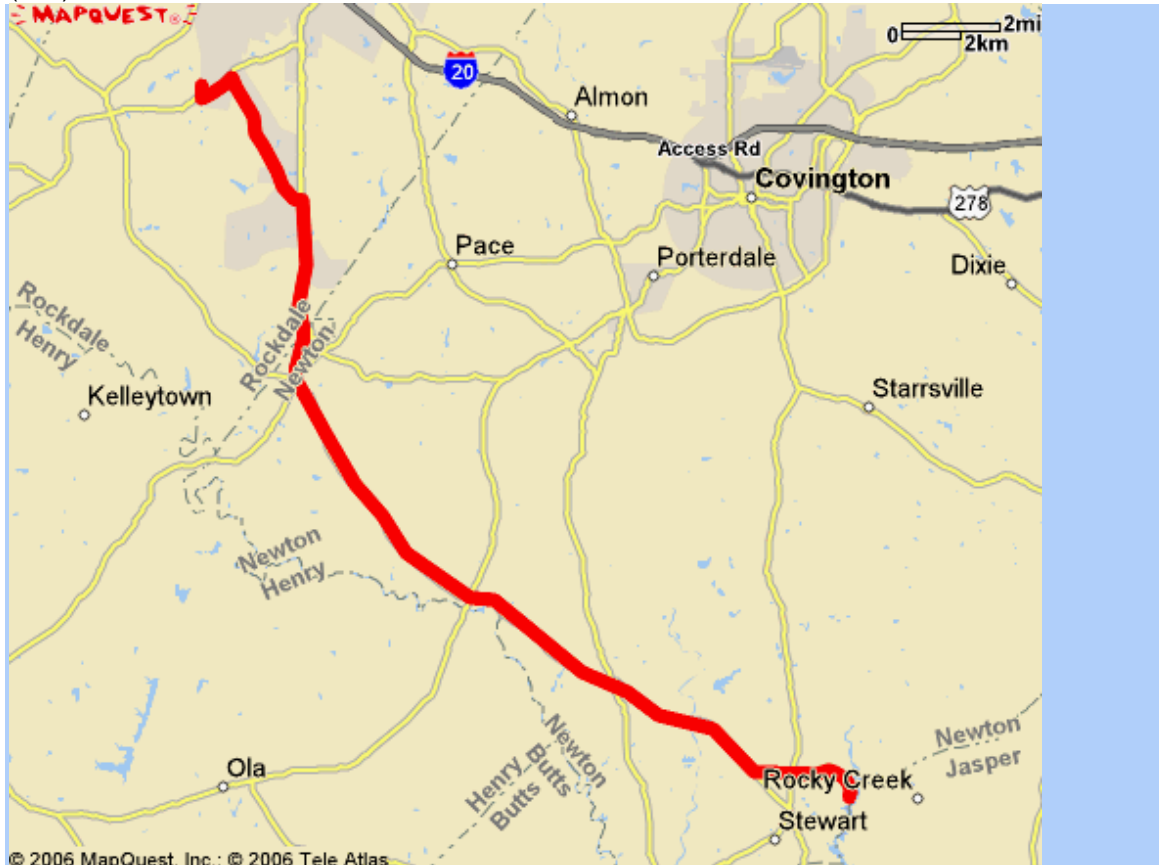

## Heritage High School Band Camp Directions to the FFA/FHA Camp in Covington from Heritage

The address is:  
720 FFA FHA Camp Rd.  
Covington, GA. 30014  
(770) 786-6926:

© 2006 MapQuest, Inc.; © 2006 Tele Atlas

Start out going SOUTH on GRANADE RD SW toward HERITAGE DR SW.

0.2 mi

Turn LEFT onto GA-138/STOCKBRIDGE HWY.

0.7 mi

Turn RIGHT onto EBENEZER RD SE.

0.1 mi

Stay STRAIGHT to go onto STANTON RD SE.

2.5 mi

Turn LEFT onto HONEY CREEK RD SE.

0.2 mi

Turn RIGHT onto GA-20 W/MCDONOUGH HWY.

3.5 mi

Stay STRAIGHT to go onto GA-212.

12.4 mi

Turn LEFT onto FINCHER RD.

0.8 mi